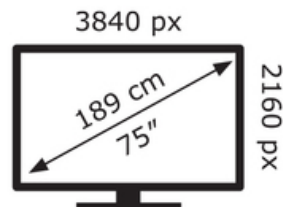

ENERG

LG Electronics

75QNED863QA

135 kWh/1000h

ABCDEF**G**

207 kWh/1000h

2019/2013